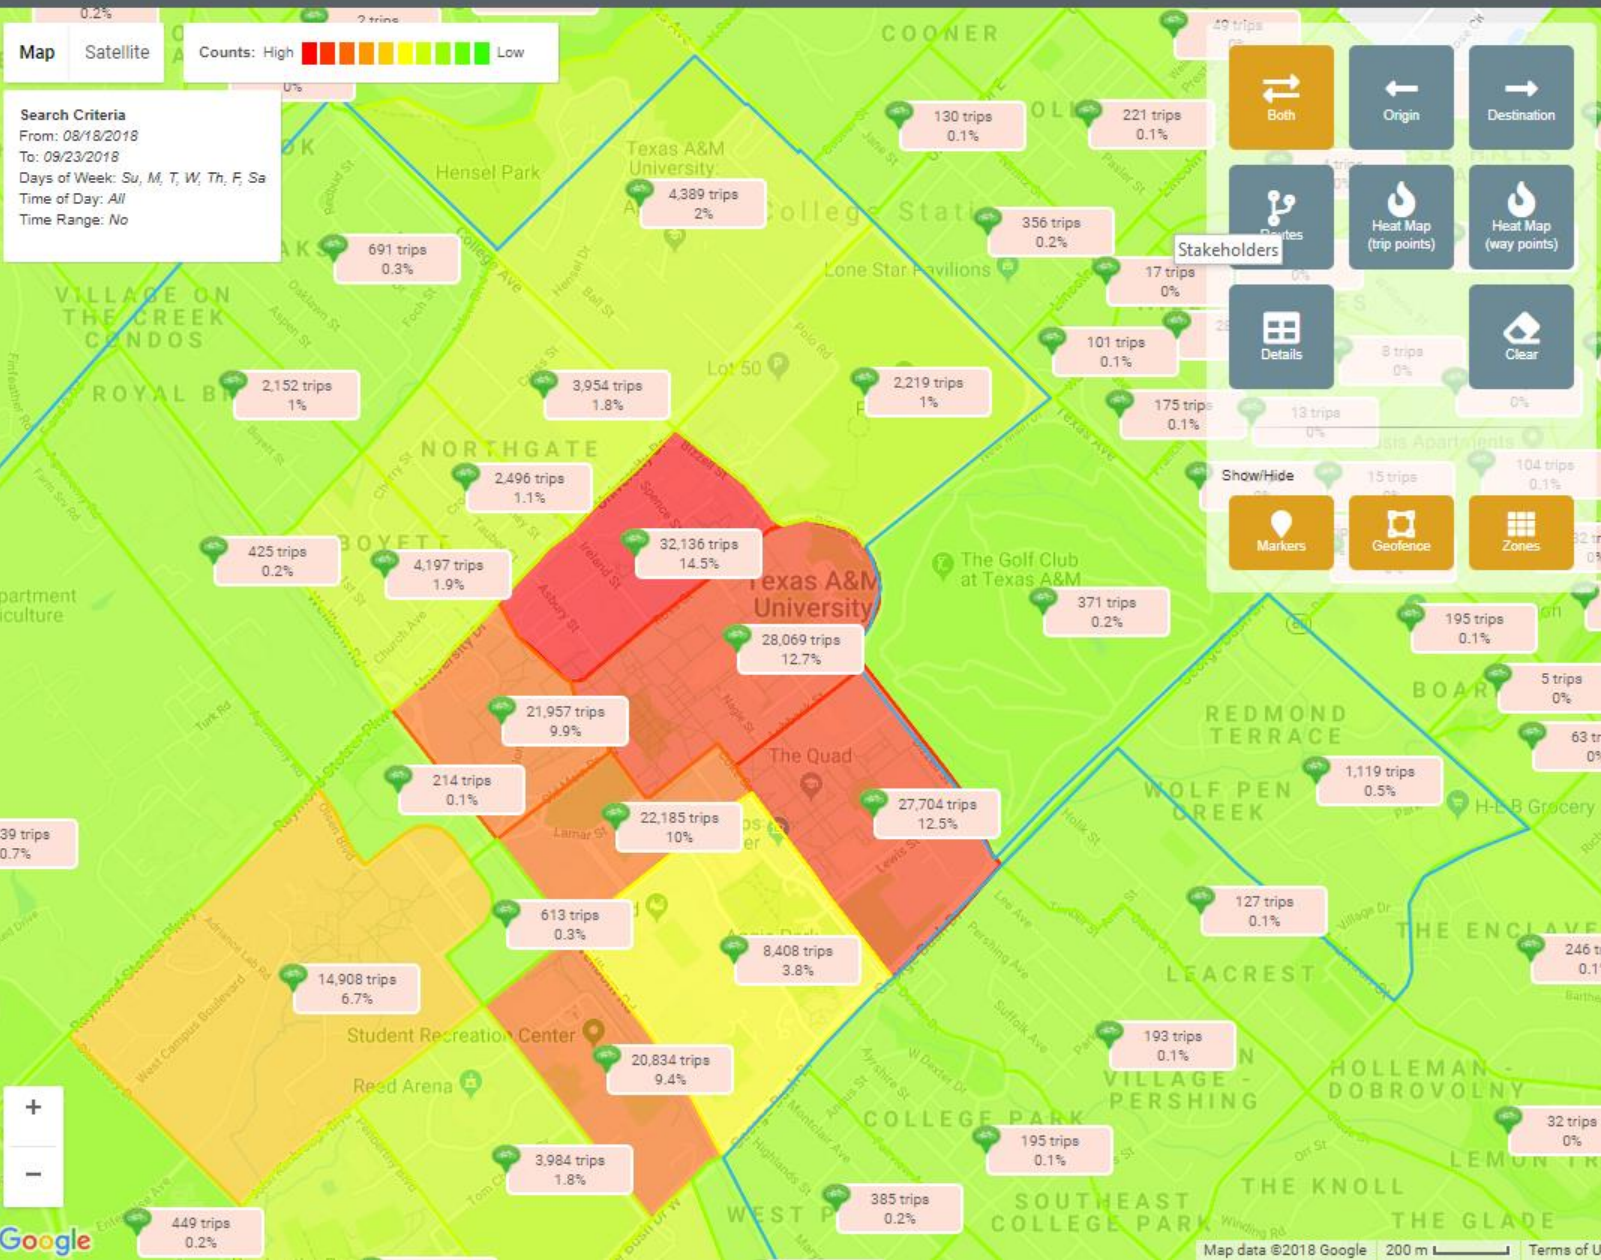

System Data

ofo Bike Share Statistics

New Geo-fence

233,468

Total Trips

221,085

Valid Trips

147,953

Miles Traveled

0.67 mi

Avg. Trip Length

8.6 min

Avg. Trip Duration

88%

Trips within Geofence

233,468

Total Trips

221,085

Valid Trips

147,953

Miles Traveled

0.67 mi

Avg. Trip Length

8.6 min

Avg. Trip Duration

88%

Trips within Geofence

Map Satellite

Counts: High Low

Search Criteria
From: 08/18/2018
To: 09/23/2018
Days of Week: Su, M, T, W, Th, F, Sa
Time of Day: All
Time Range: No

TEXAS A&M UNIVERSITY