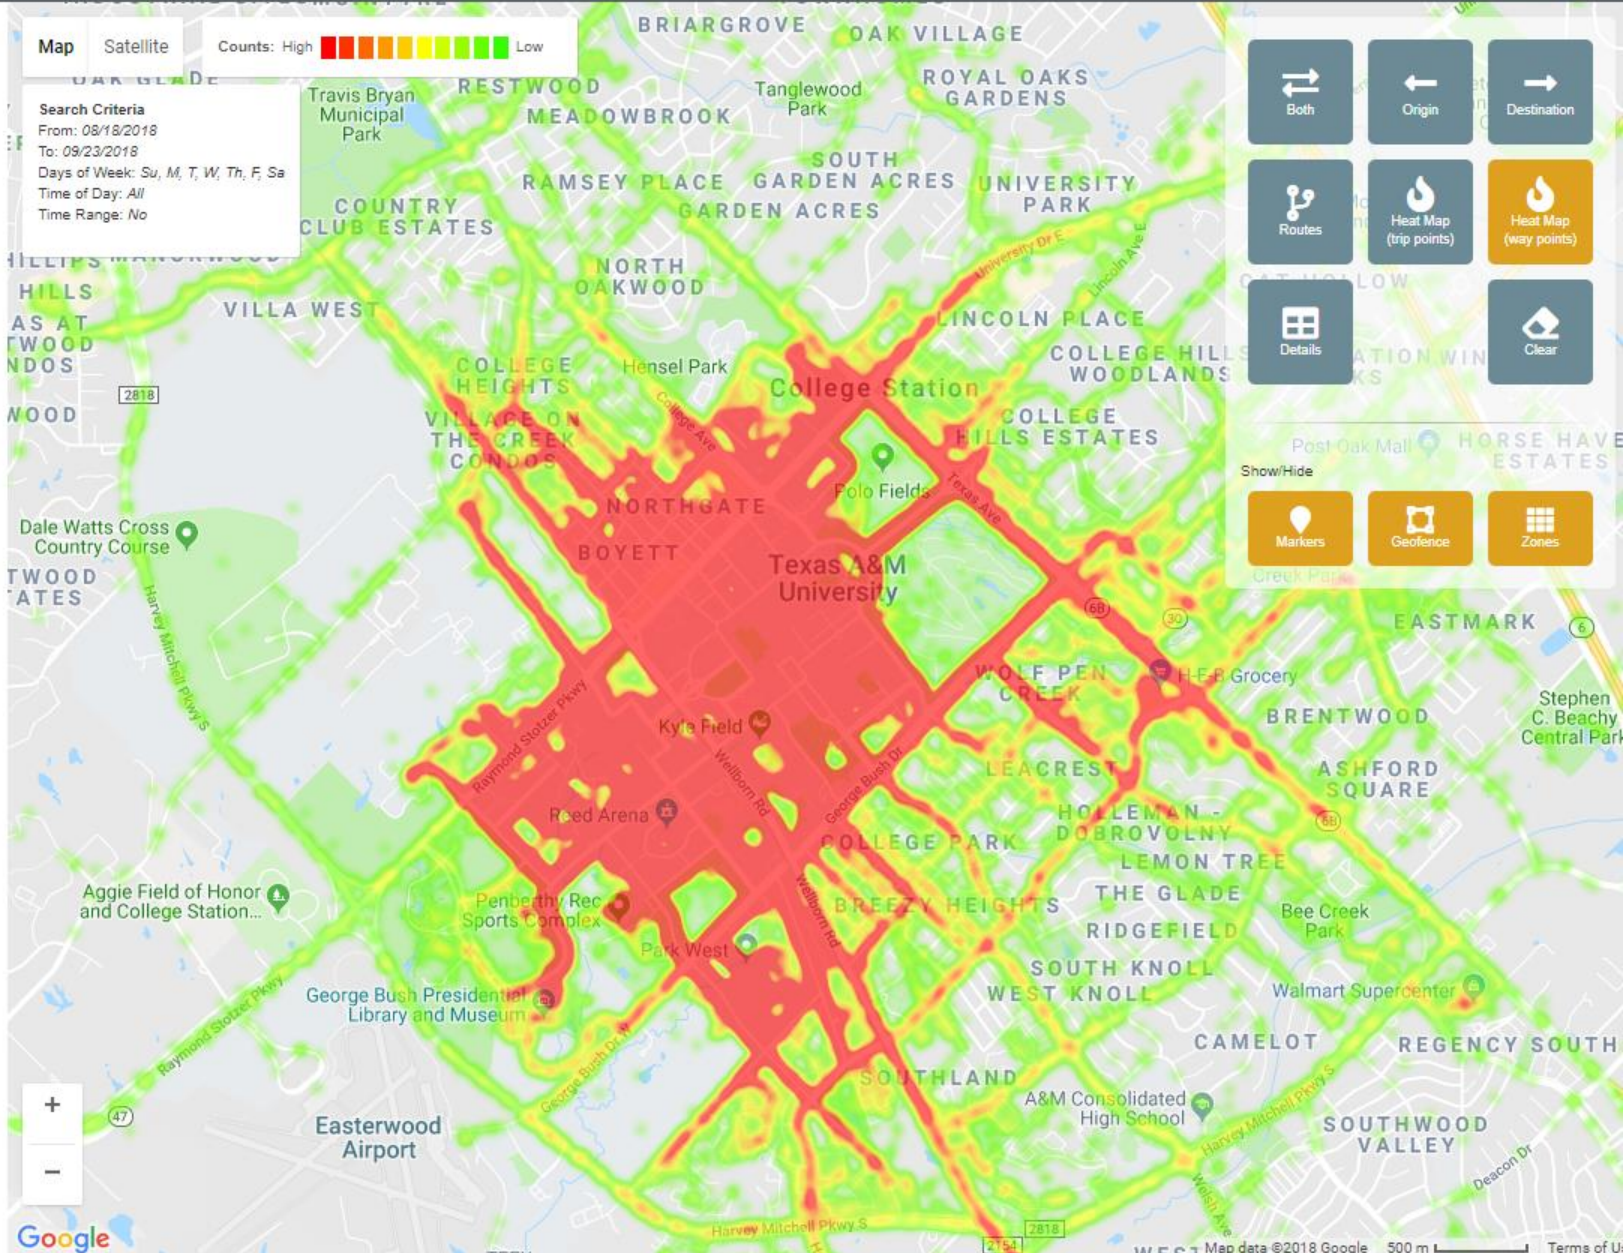

Avg. Trip Duration

88%

Trips within Geofence

Map Satellite

Counts: High Low

Search Criteria
From: 08/18/2018
To: 09/23/2018
Days of Week: Su, M, T, W, Th, F, Sa
Time of Day: All
Time Range: No

TEXAS A&M UNIVERSITY