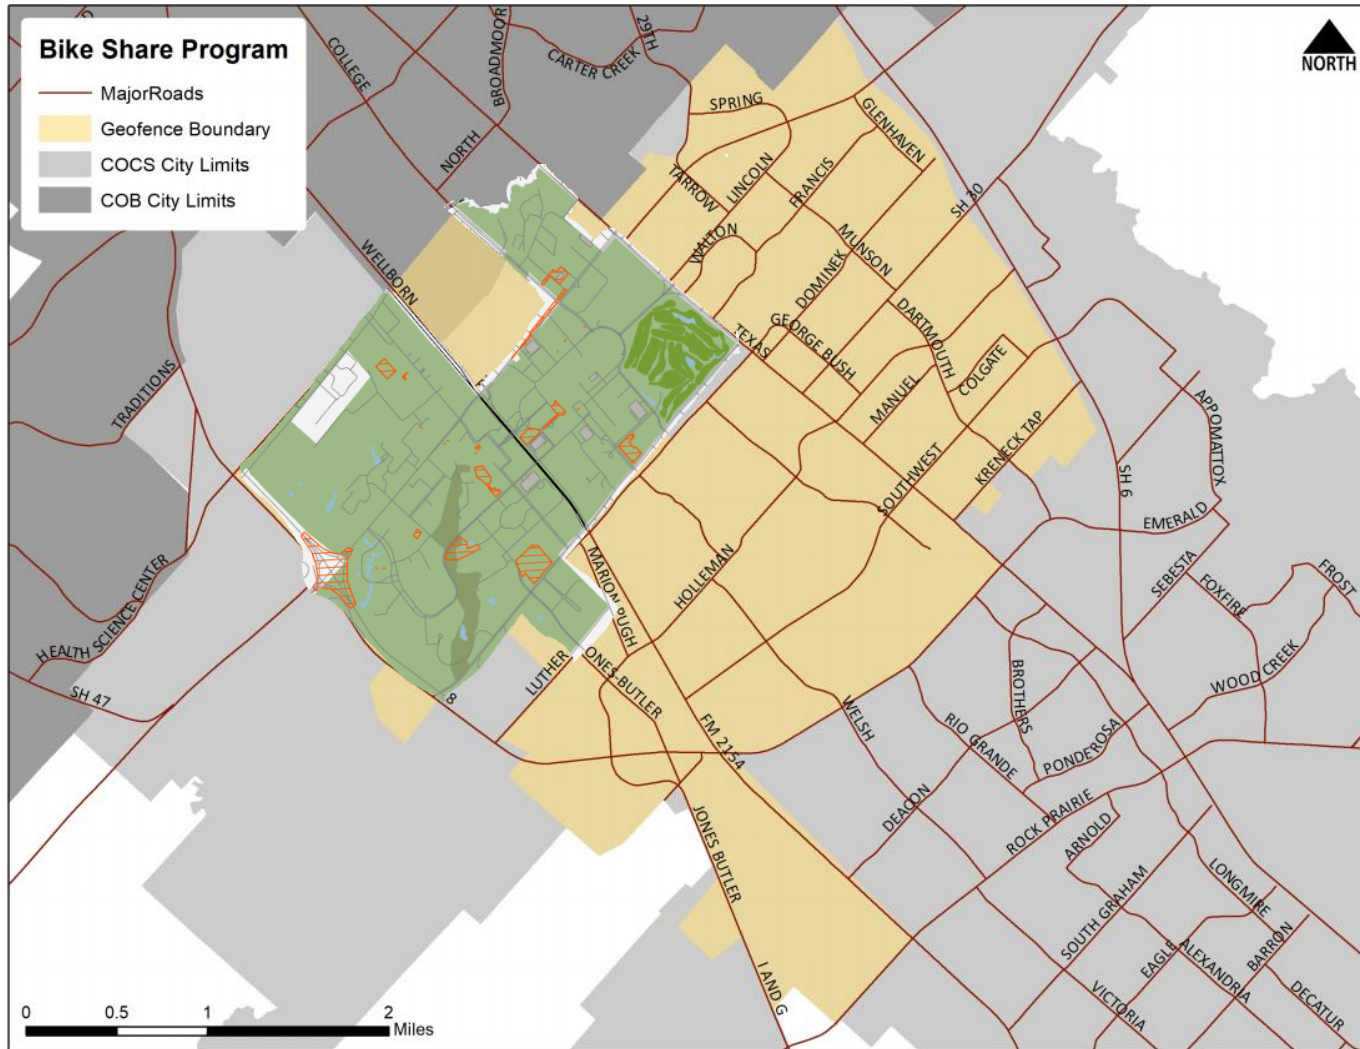

TEXAS A&M UNIVERSITY

Transportation Services

Bike Share @ Texas A&M University

TSAC

Oct. 3, 2018

ofo

System Data

ofo Bike Share Statistics

System Data

ofo Bike Share Statistics

New Geo-fence

233,468

Total Trips

221,085

Valid Trips

147,953

Miles Traveled

0.67 mi

Avg. Trip Length

8.6 min

Avg. Trip Duration

88%

Trips within Geofence

233,468

Total Trips

221,085

Valid Trips

147,953

Miles Traveled

0.67 mi

Avg. Trip Length

8.6 min