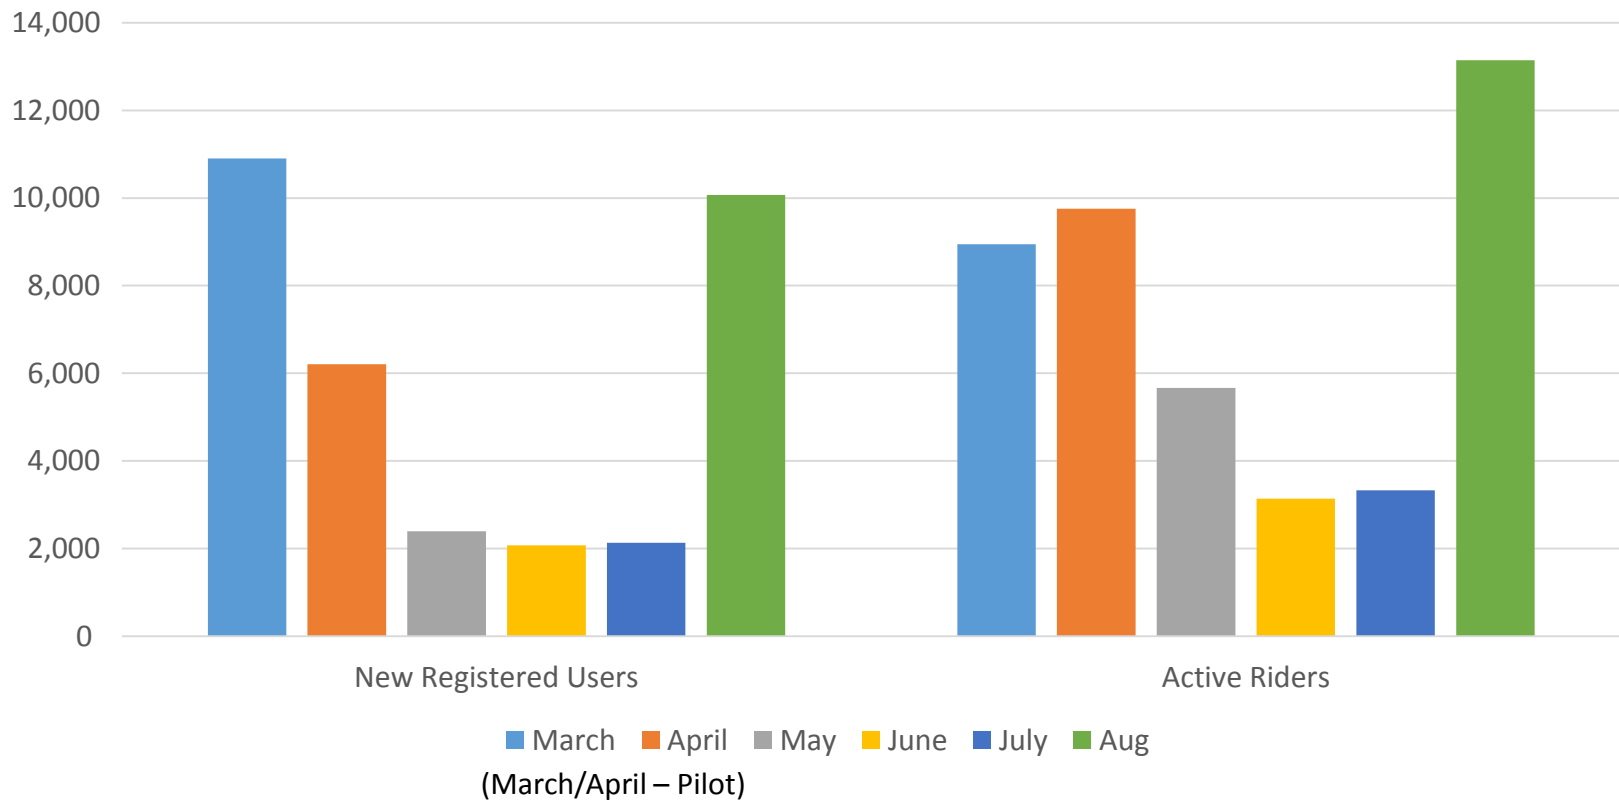

TEXAS A&M UNIVERSITY

Transportation Services

Bike Share @ Texas A&M University

TSAC

Oct. 3, 2018

ofo

System Data

ofo Bike Share Statistics

System Data

ofo Bike Share Statistics

New Geo-fence

233,468

Total Trips

221,085

Valid Trips

147,953

Miles Traveled

0.67 mi

Avg. Trip Length

8.6 min

Avg. Trip Duration

88%

Trips within Geofence

233,468

Total Trips

221,085

Valid Trips

147,953

Miles Traveled

0.67 mi

Avg. Trip Length

8.6 min