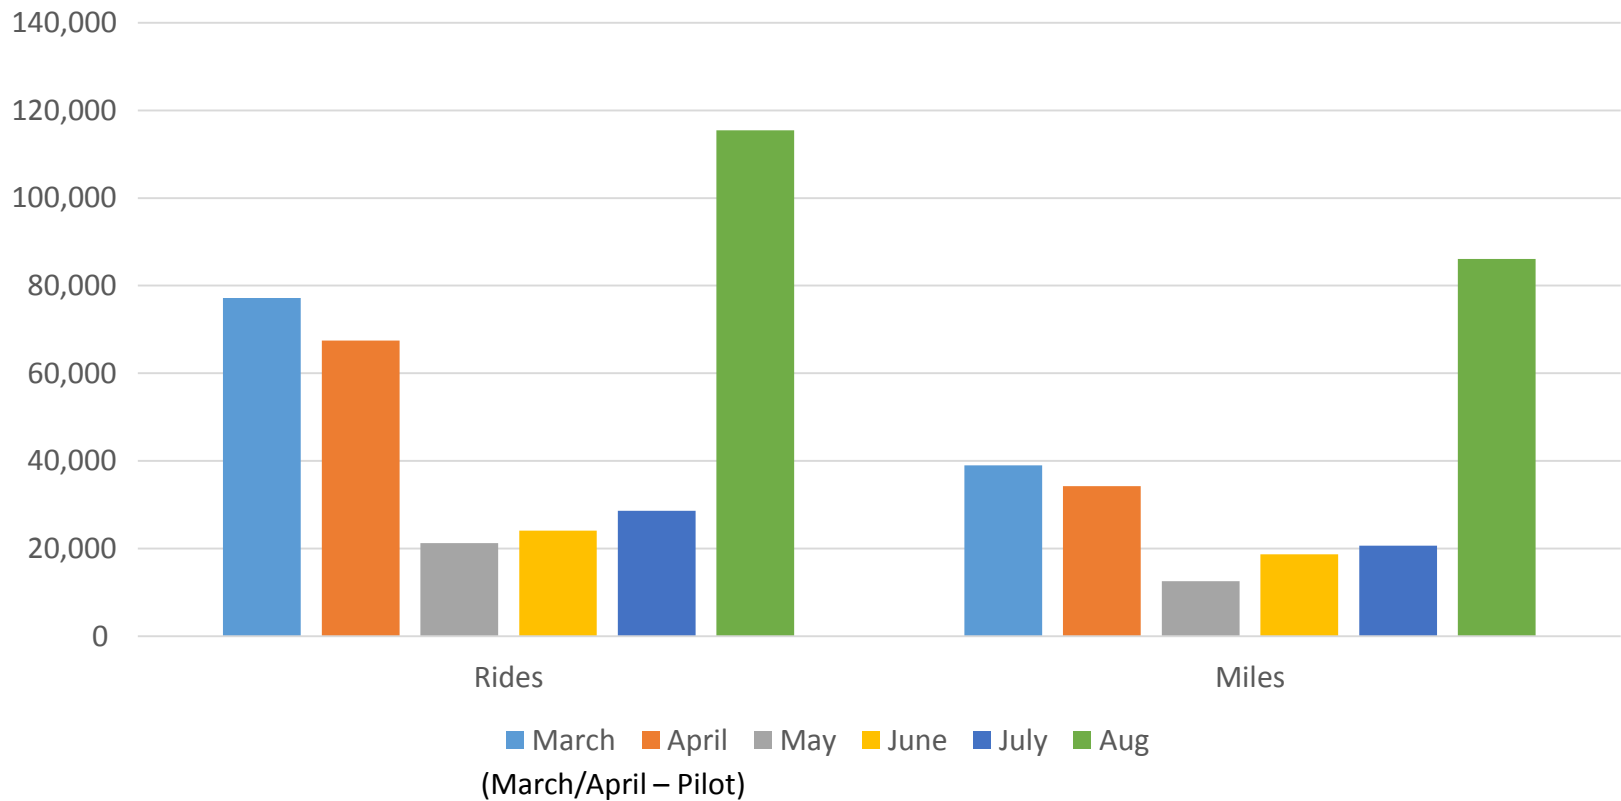

TEXAS A&M UNIVERSITY

Transportation Services

Bike Share @ Texas A&M University

TSAC

Oct. 3, 2018

ofo

System Data

ofo Bike Share Statistics

System Data

ofo Bike Share Statistics

New Geo-fence

233,468

Total Trips

221,085

Valid Trips

147,953

Miles Traveled

0.67 mi

Avg. Trip Length

8.6 min

Avg. Trip Duration

88%

Trips within Geofence

233,468

Total Trips

221,085

Valid Trips

147,953

Miles Traveled

0.67 mi

Avg. Trip Length

8.6 min