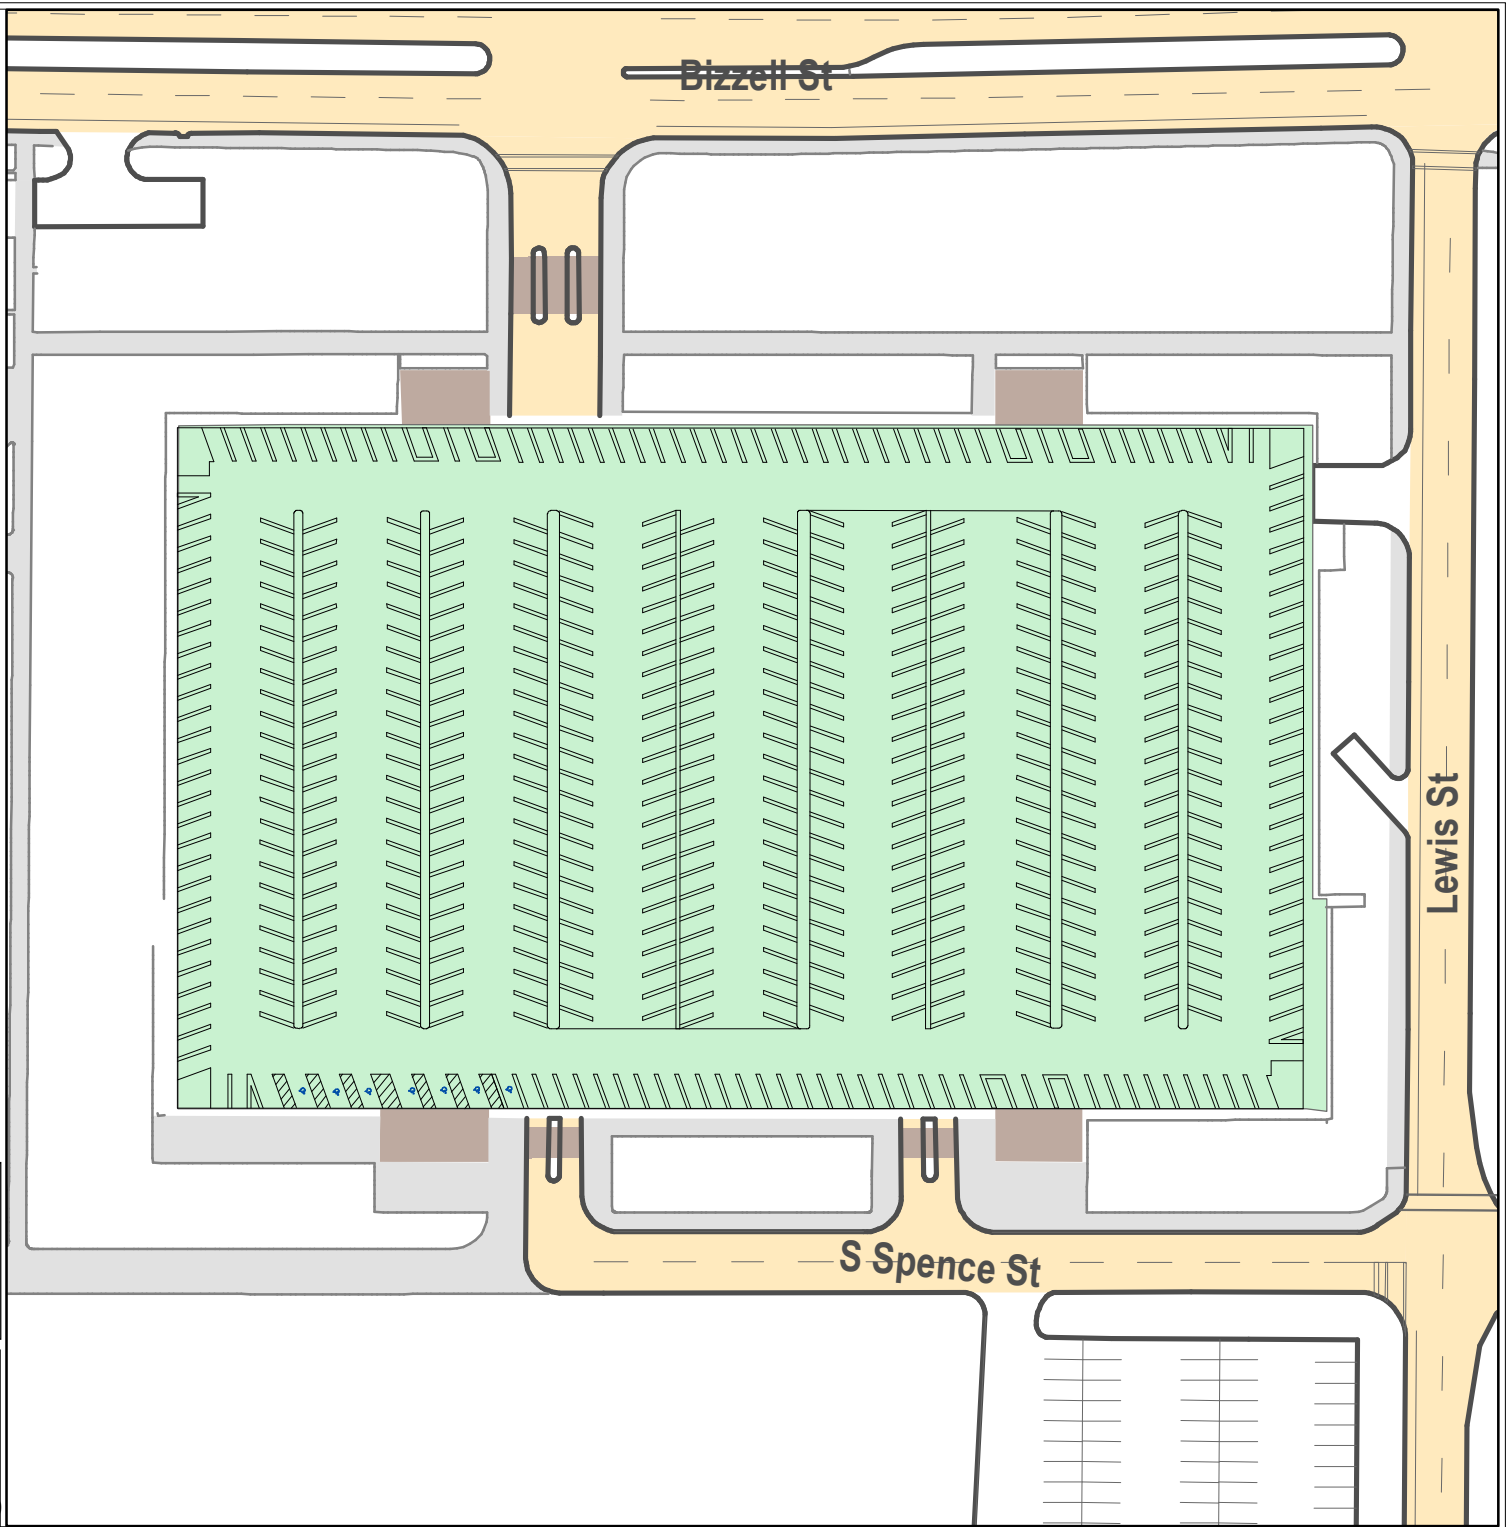

Southside Garage

Level 3

Parking Space Count:

Regular:	510
Reserved:	0
DVS:	0
Visitor:	0
Accessible:	7
Visitor Accessible:	0
Service:	0
Other:	0
Total:	517

0 70 140 Feet

TEXAS A&M UNIVERSITY
Transportation Services