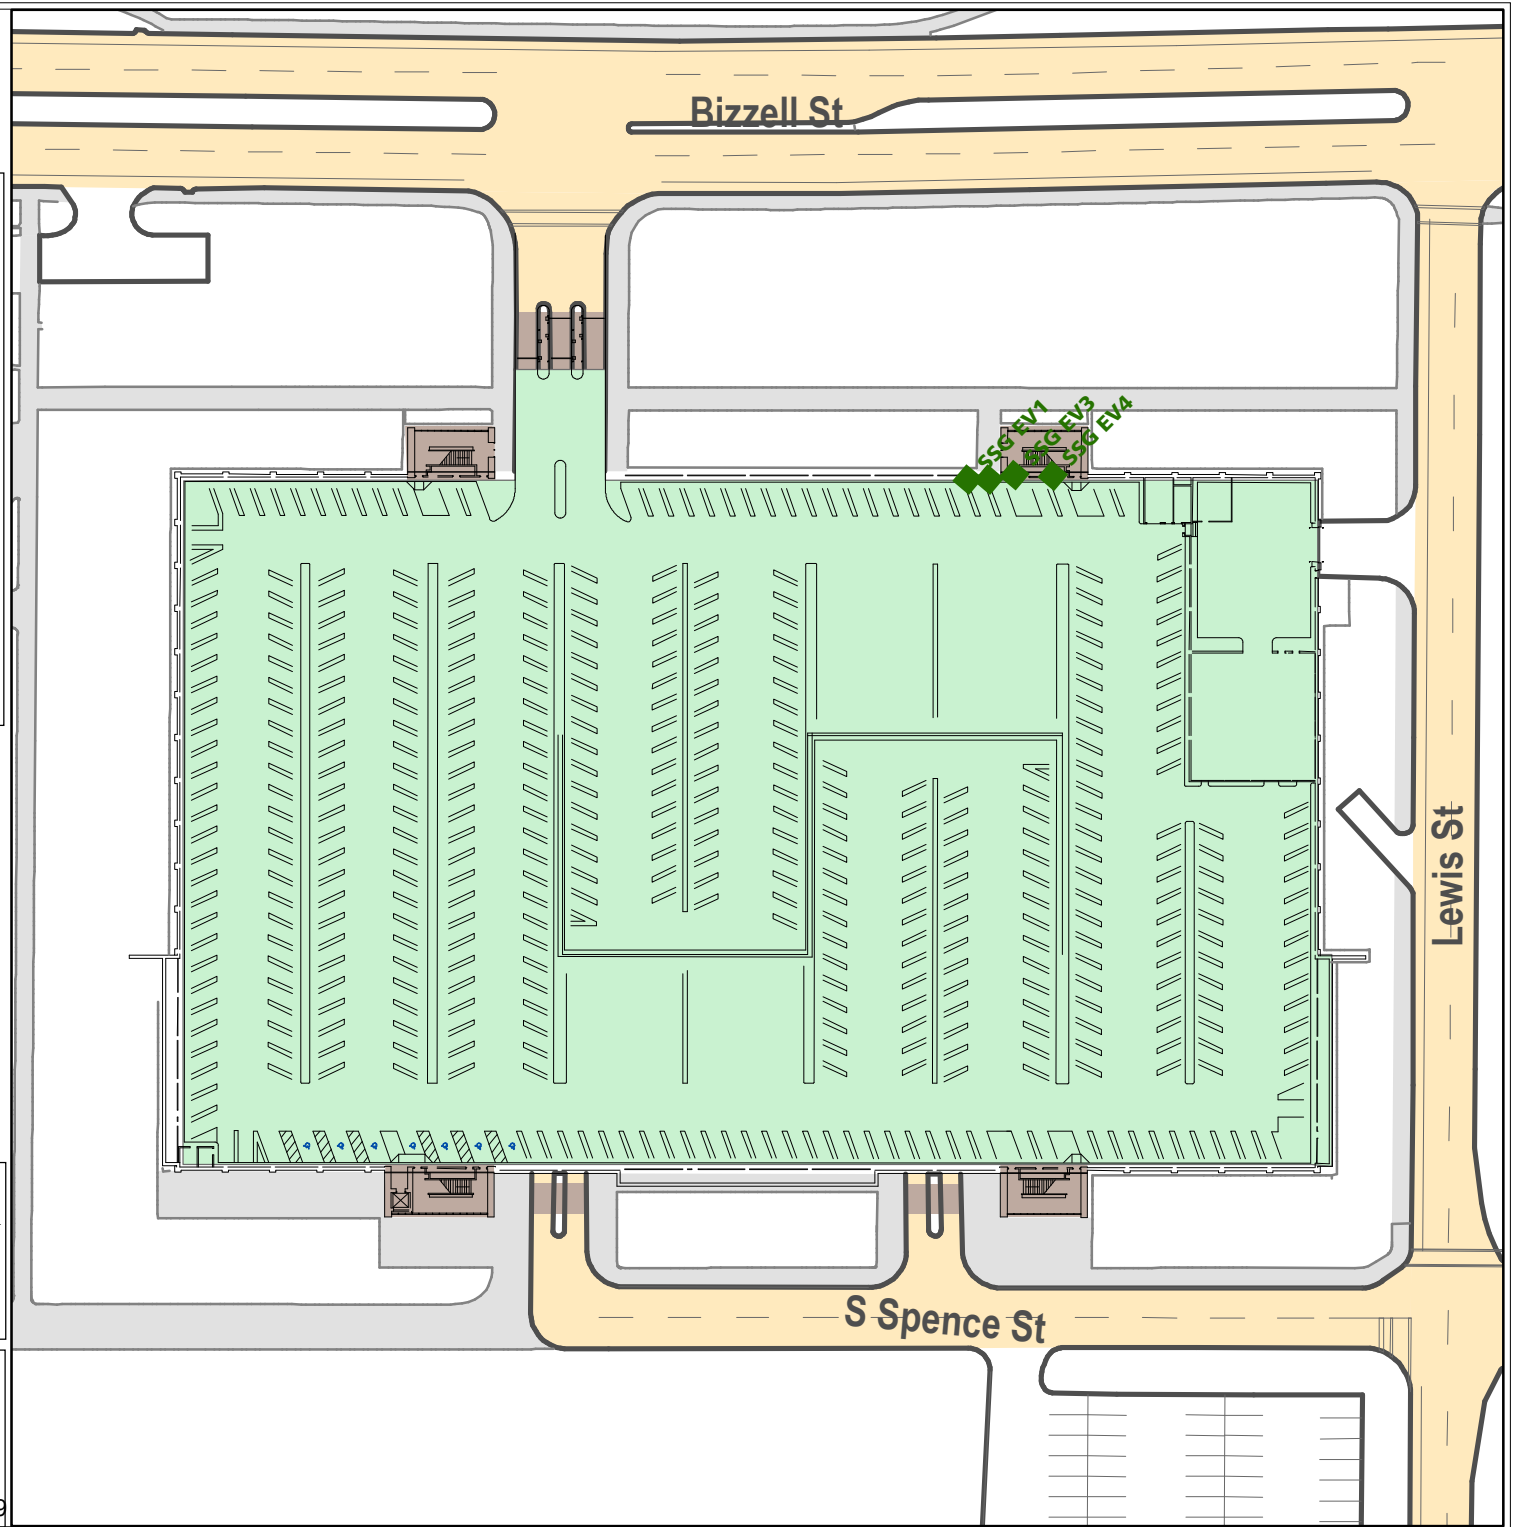

Southside Garage

Level 1

Parking Space Count:

Regular:	405
Reserved:	0
DVS:	0
Visitor:	0
Accessible:	7
Visitor Accessible:	0
Service:	0
Other:	0

Total: 412

TEXAS A&M UNIVERSITY
Transportation Services