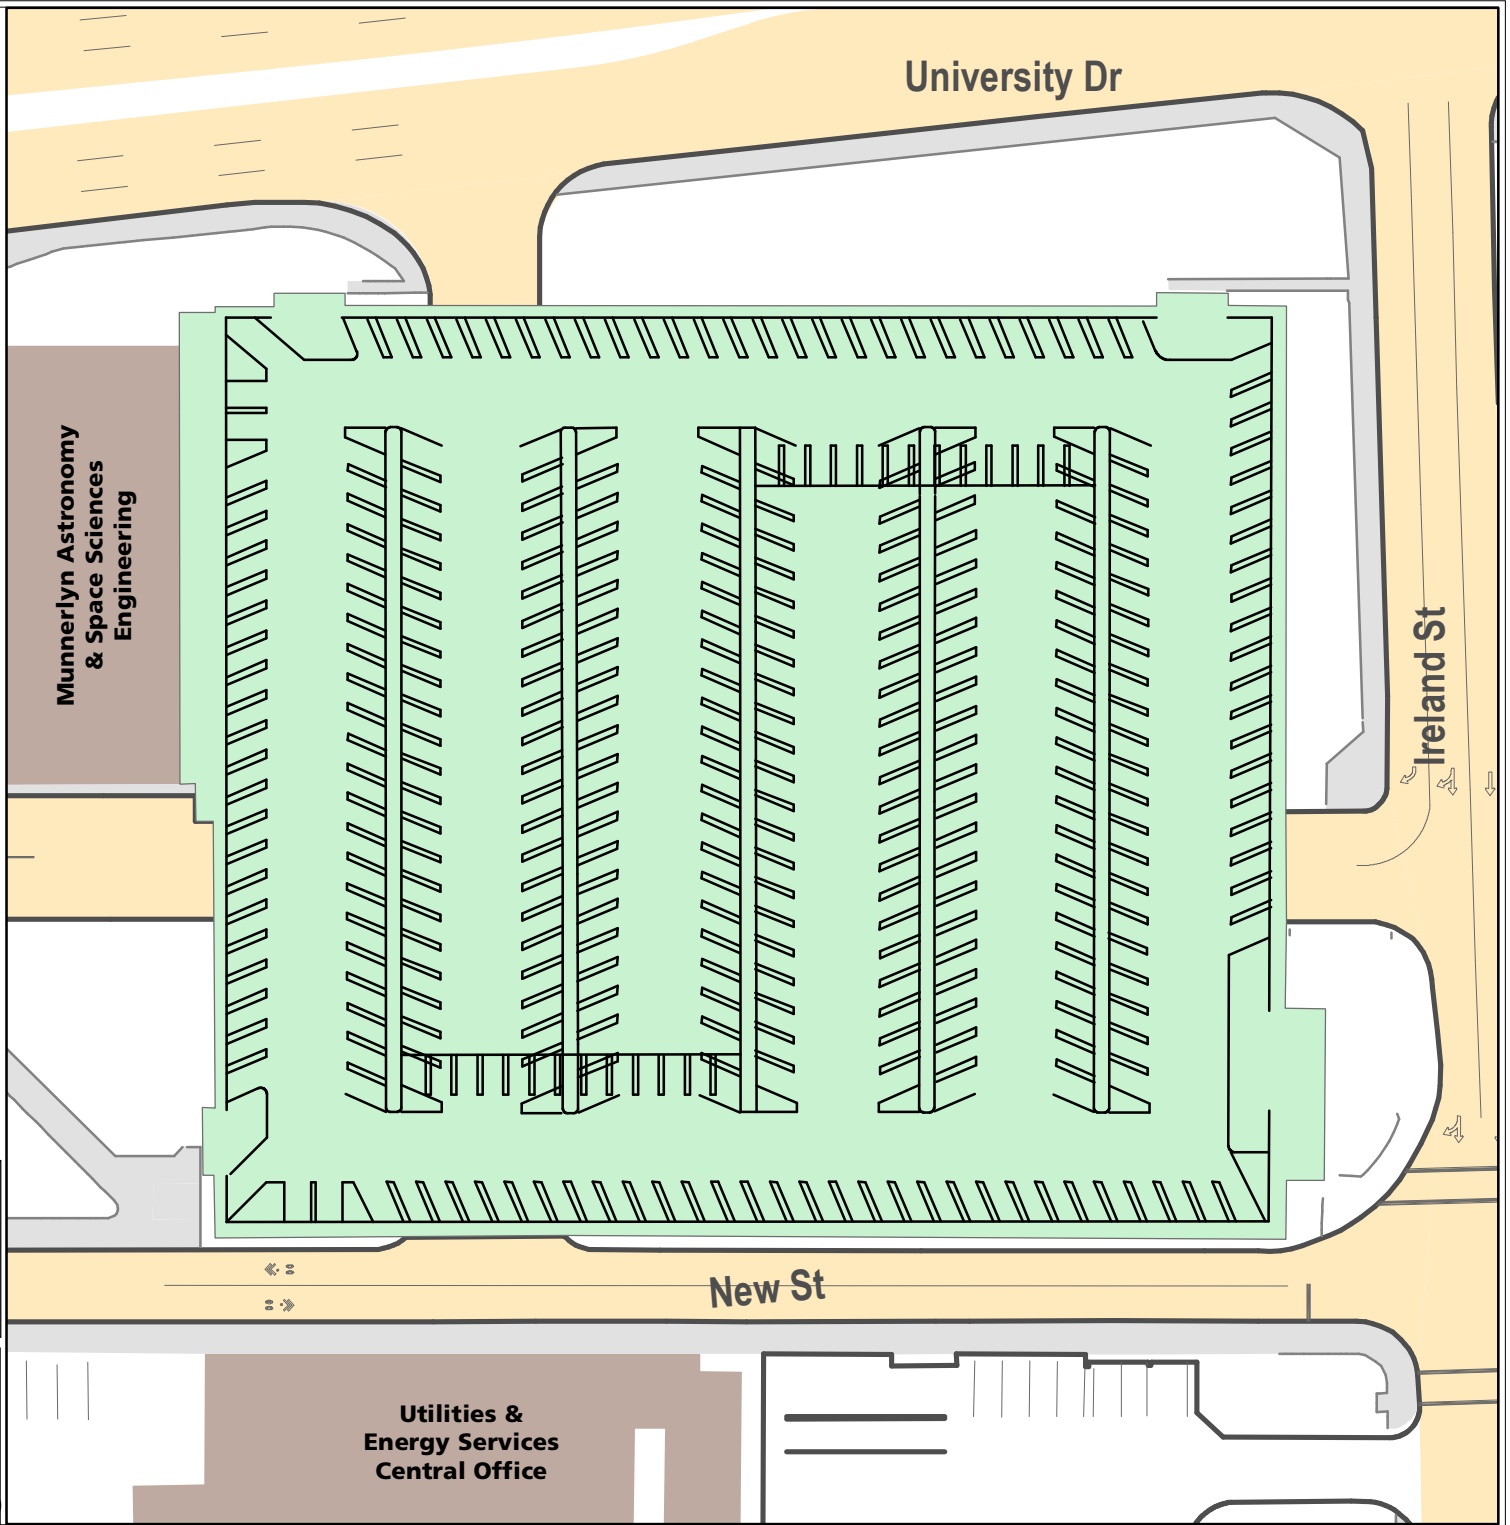

Northside Garage

Level 6

Parking Space Count:

Regular:	350
Reserved:	0
DVS:	0
Visitor:	0
Accessible:	0
Visitor Accessible:	0
Service:	0
Other:	0
Total:	350

0 50 100 Feet

TEXAS A&M UNIVERSITY
Transportation Services