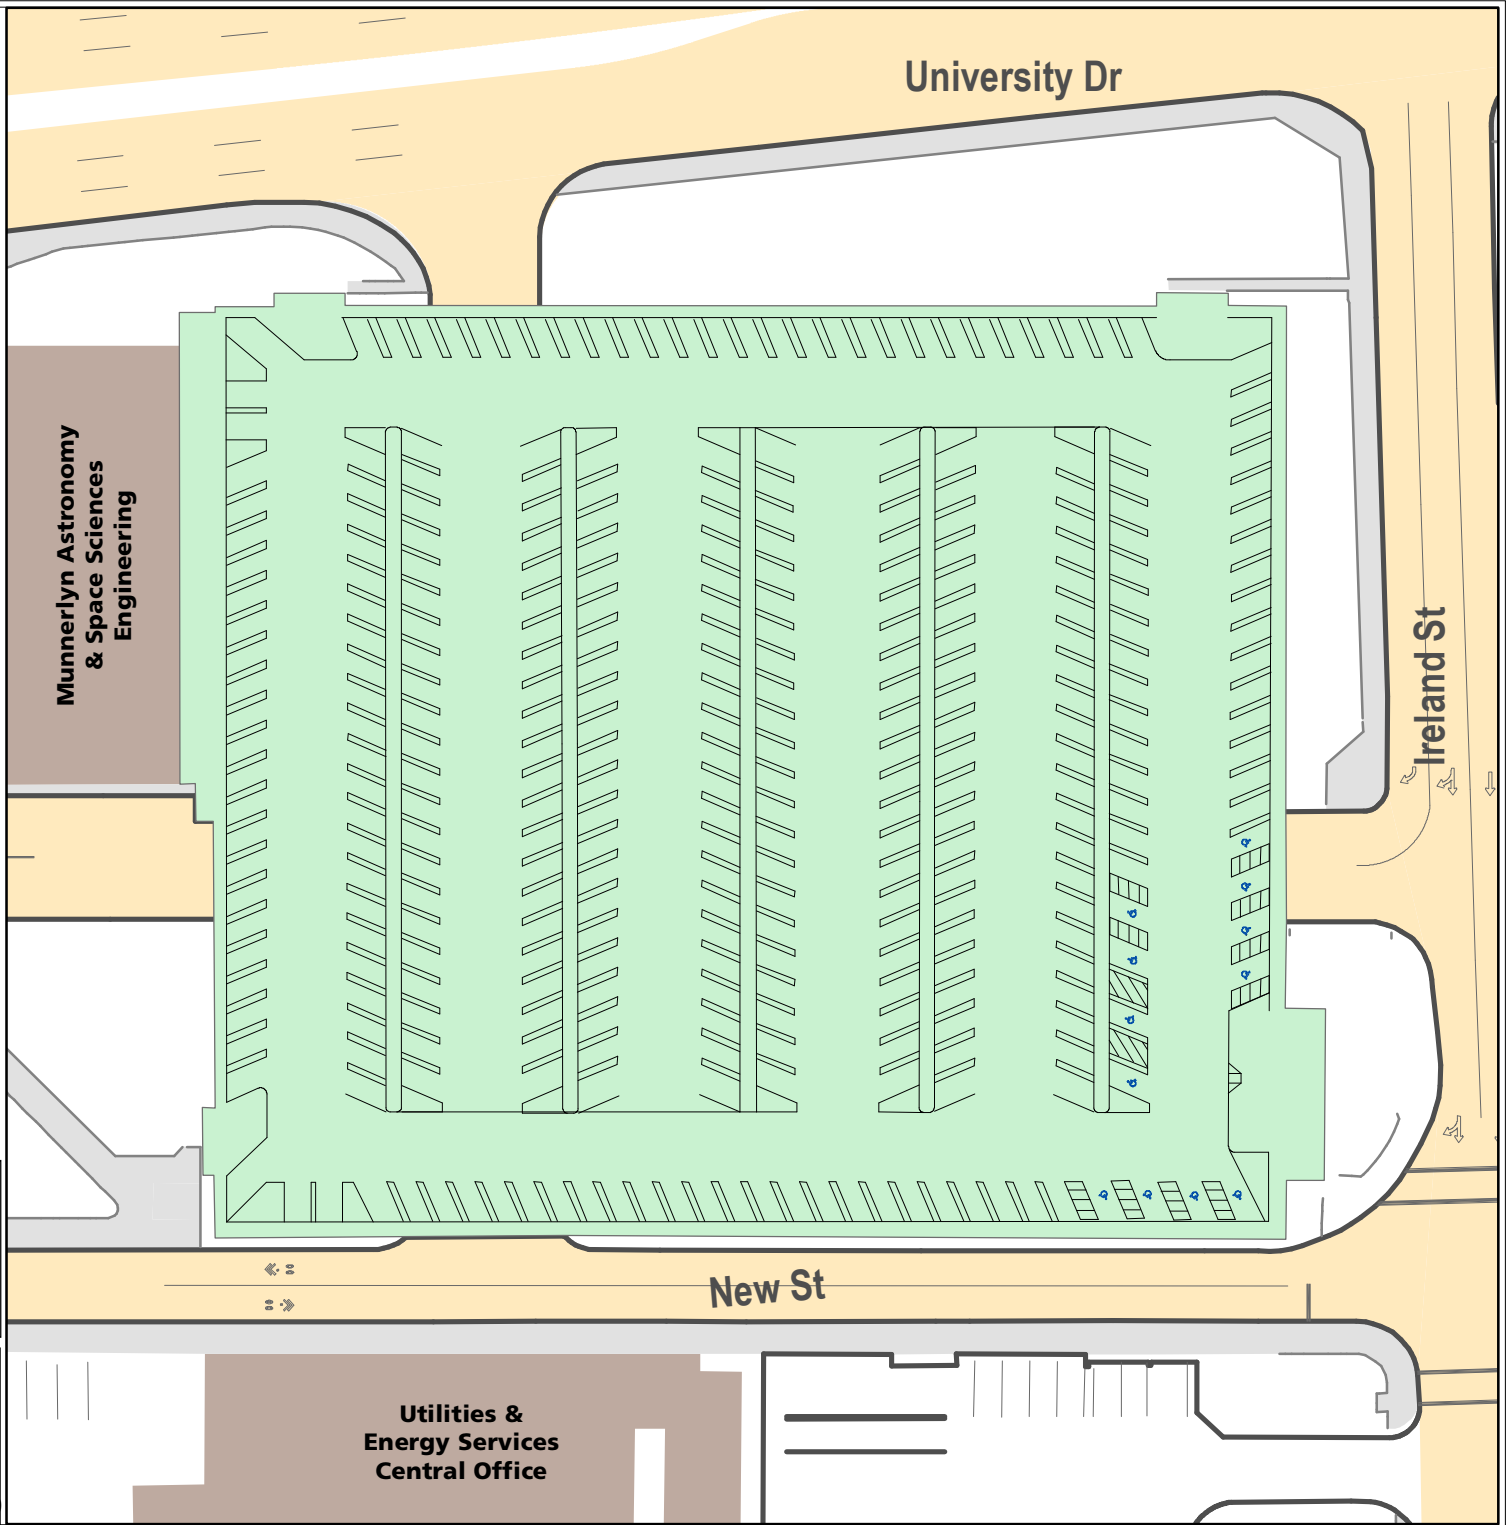

Northside Garage

Level 4

Parking Space Count:

Regular:	307
Reserved:	0
DVS:	0
Visitor:	0
Accessible:	12
Visitor Accessible:	0
Service:	0
Other:	0
Total:	319

TEXAS A&M UNIVERSITY
Transportation Services