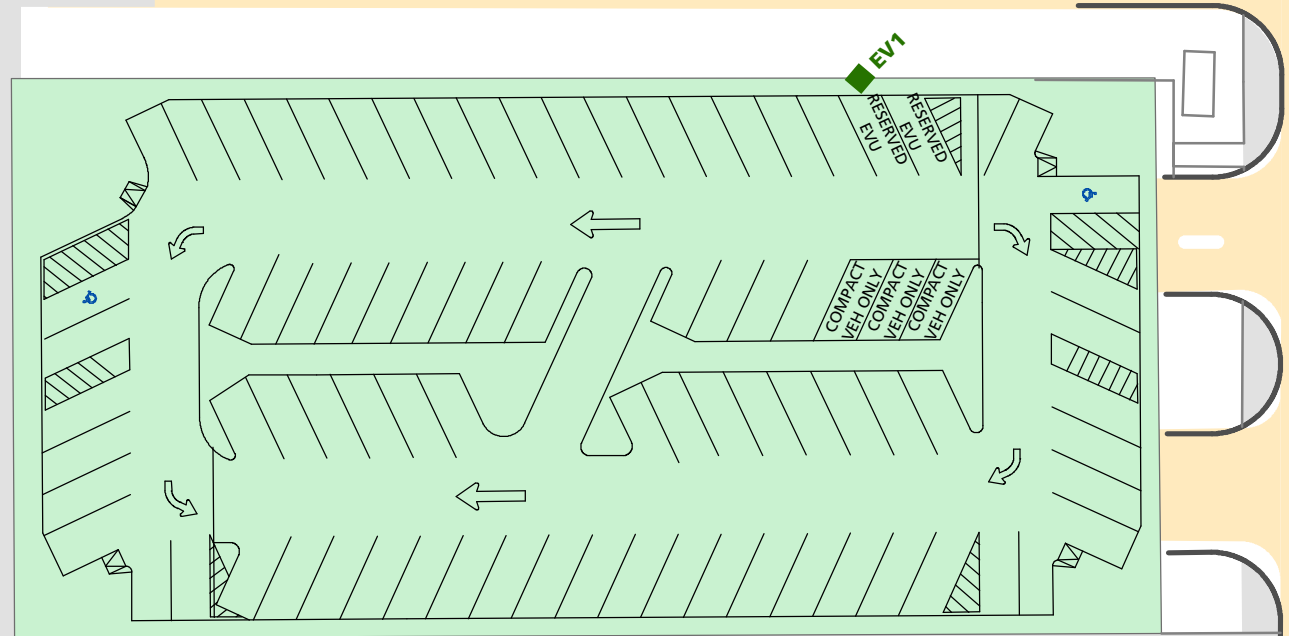

Central Campus Garage

Level 3

Parking Space Count:

Regular:	64
Reserved:	2
DVS:	0
Visitor:	17
Accessible:	0
Visitor Accessible:	2
Service:	0
Other:	0

Total: 85

Vending
Machine
Booth

Pavilion

Spence St

0 30 60 Feet

TEXAS A&M UNIVERSITY
Transportation Services

Evans
Library

HEEP
Laboratory
Building