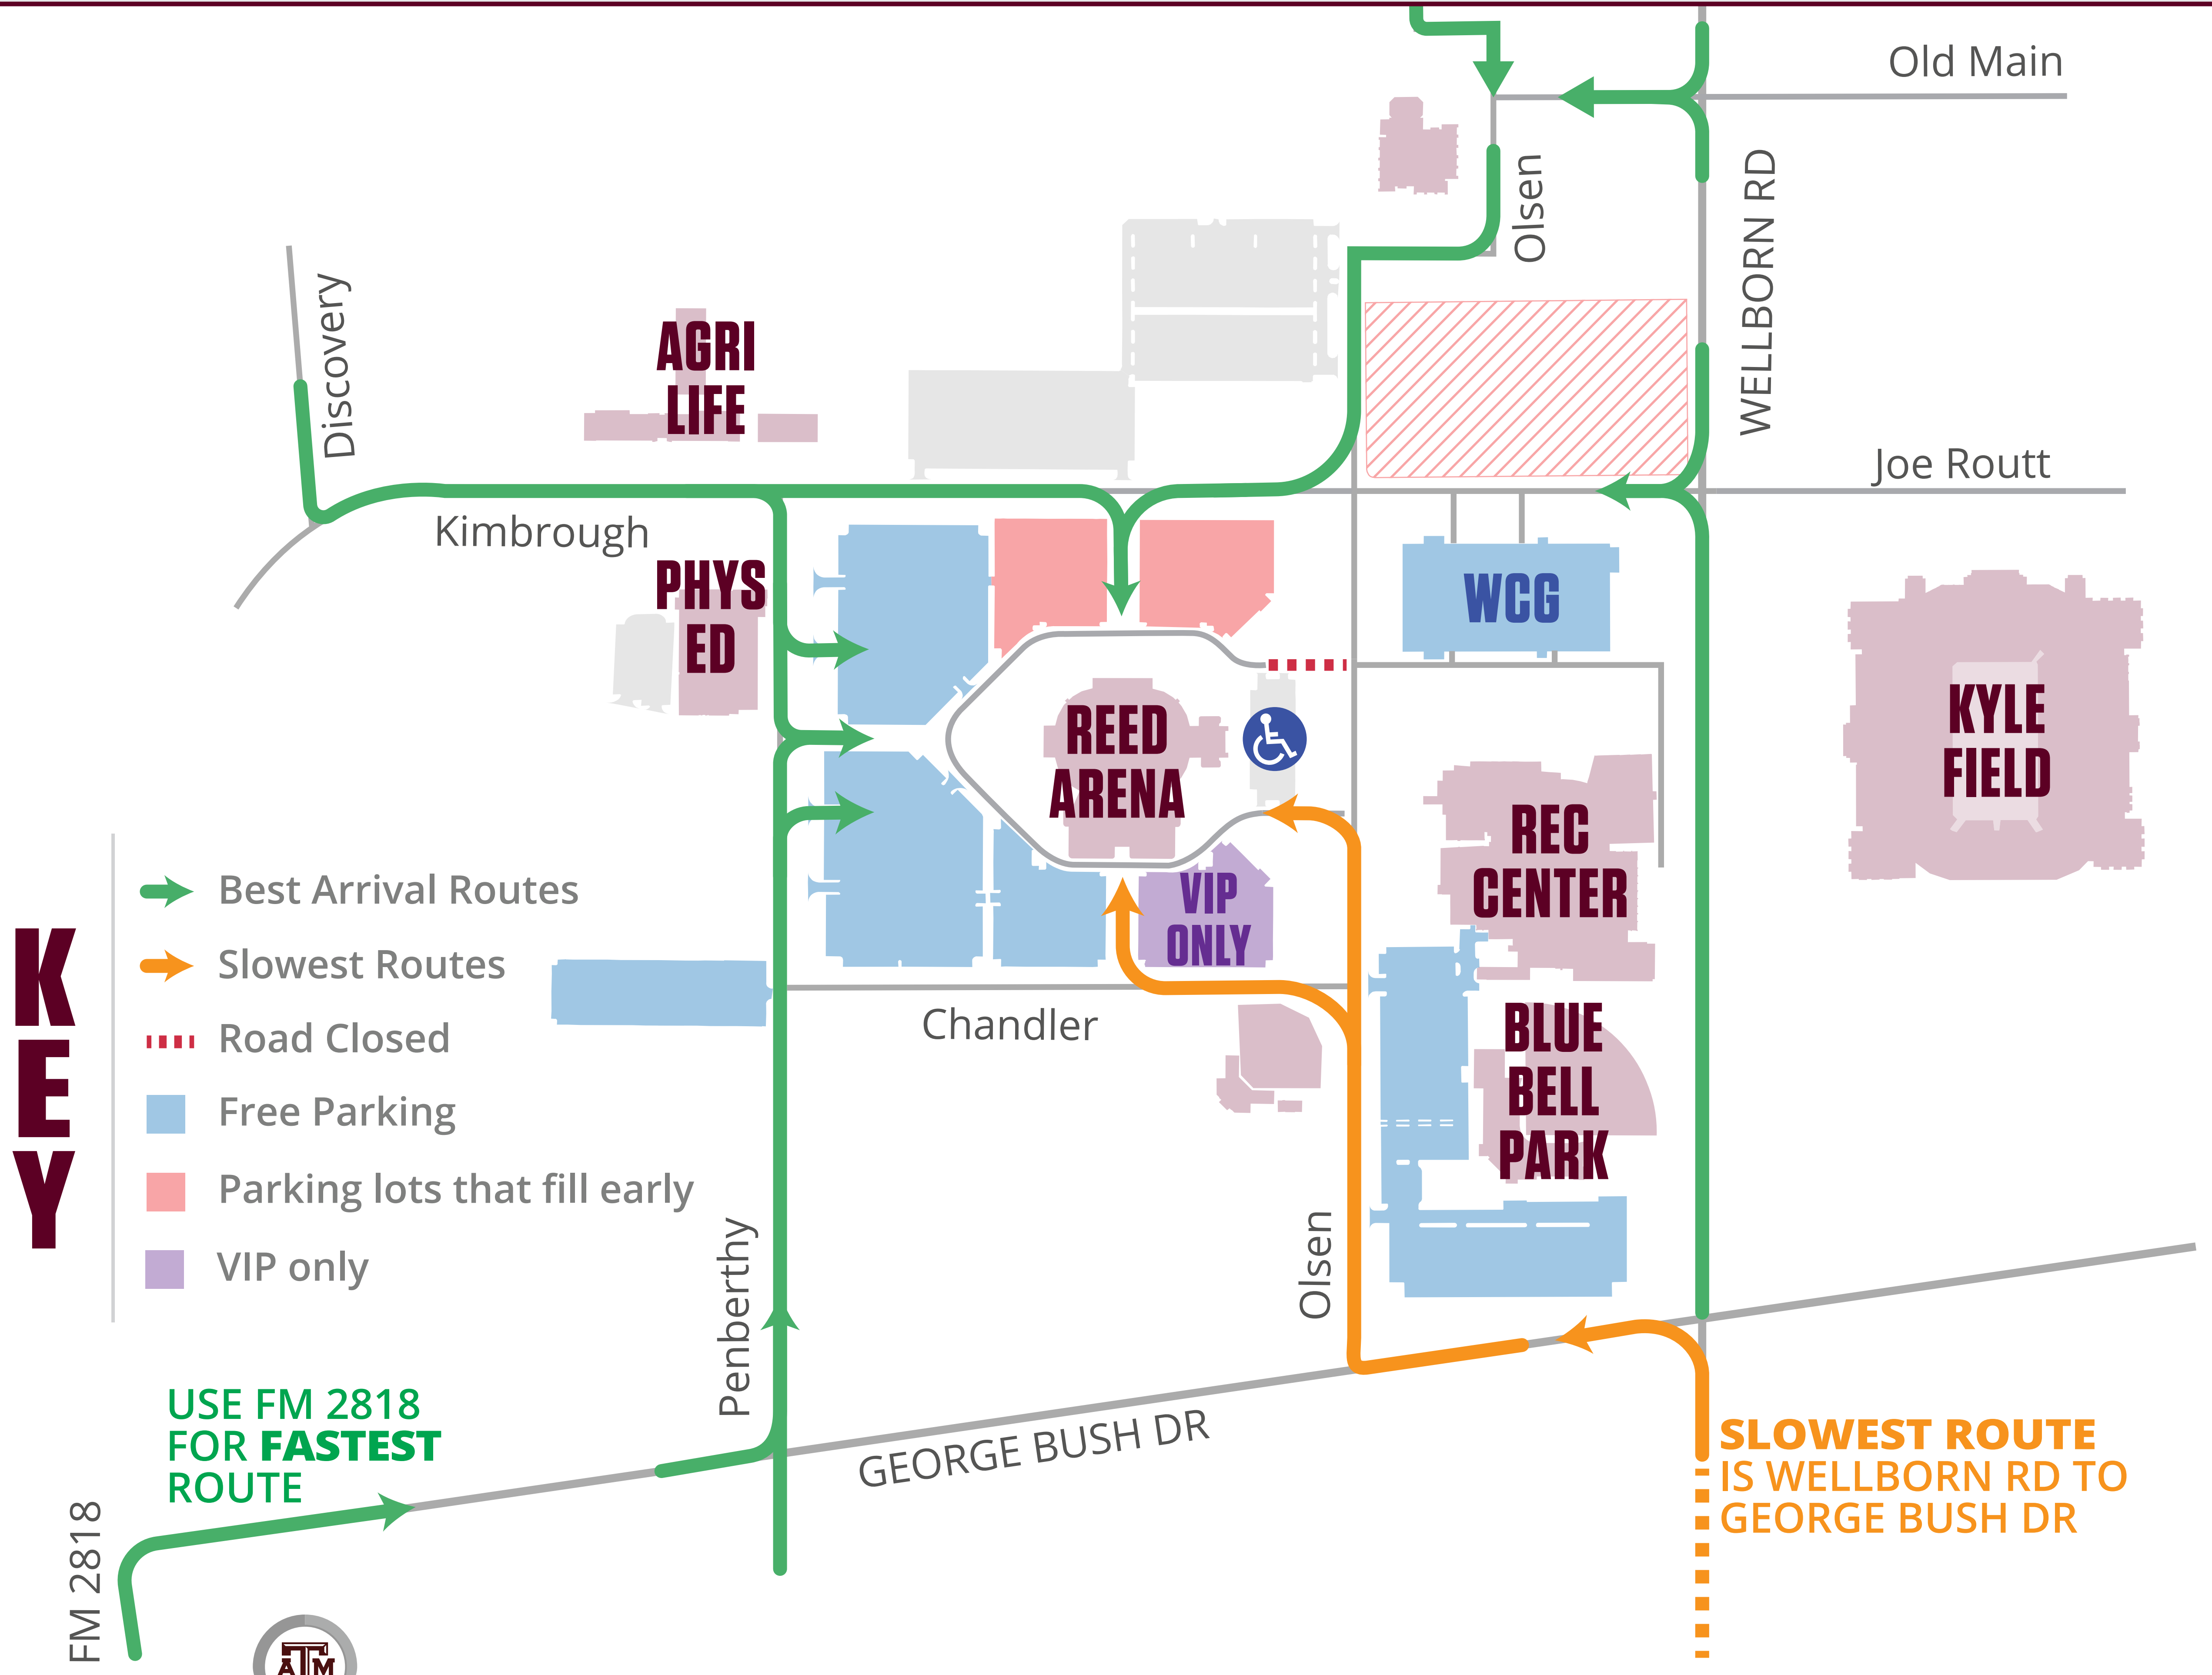

GETTING TO REED ARENA FOR GRADUATION

Use FM 2818 for quickest arrival, avoid Wellborn Rd.

DESTINATION
AGGIELAND

AGGIE ATHLETICS

visit 12thman.com for tickets and athletics info

FOLLOW US ON TWITTER

@GetToAggieGame for gameday traffic updates

CAMPUS PARKING

visit transport.tamu.edu for info on campus parking