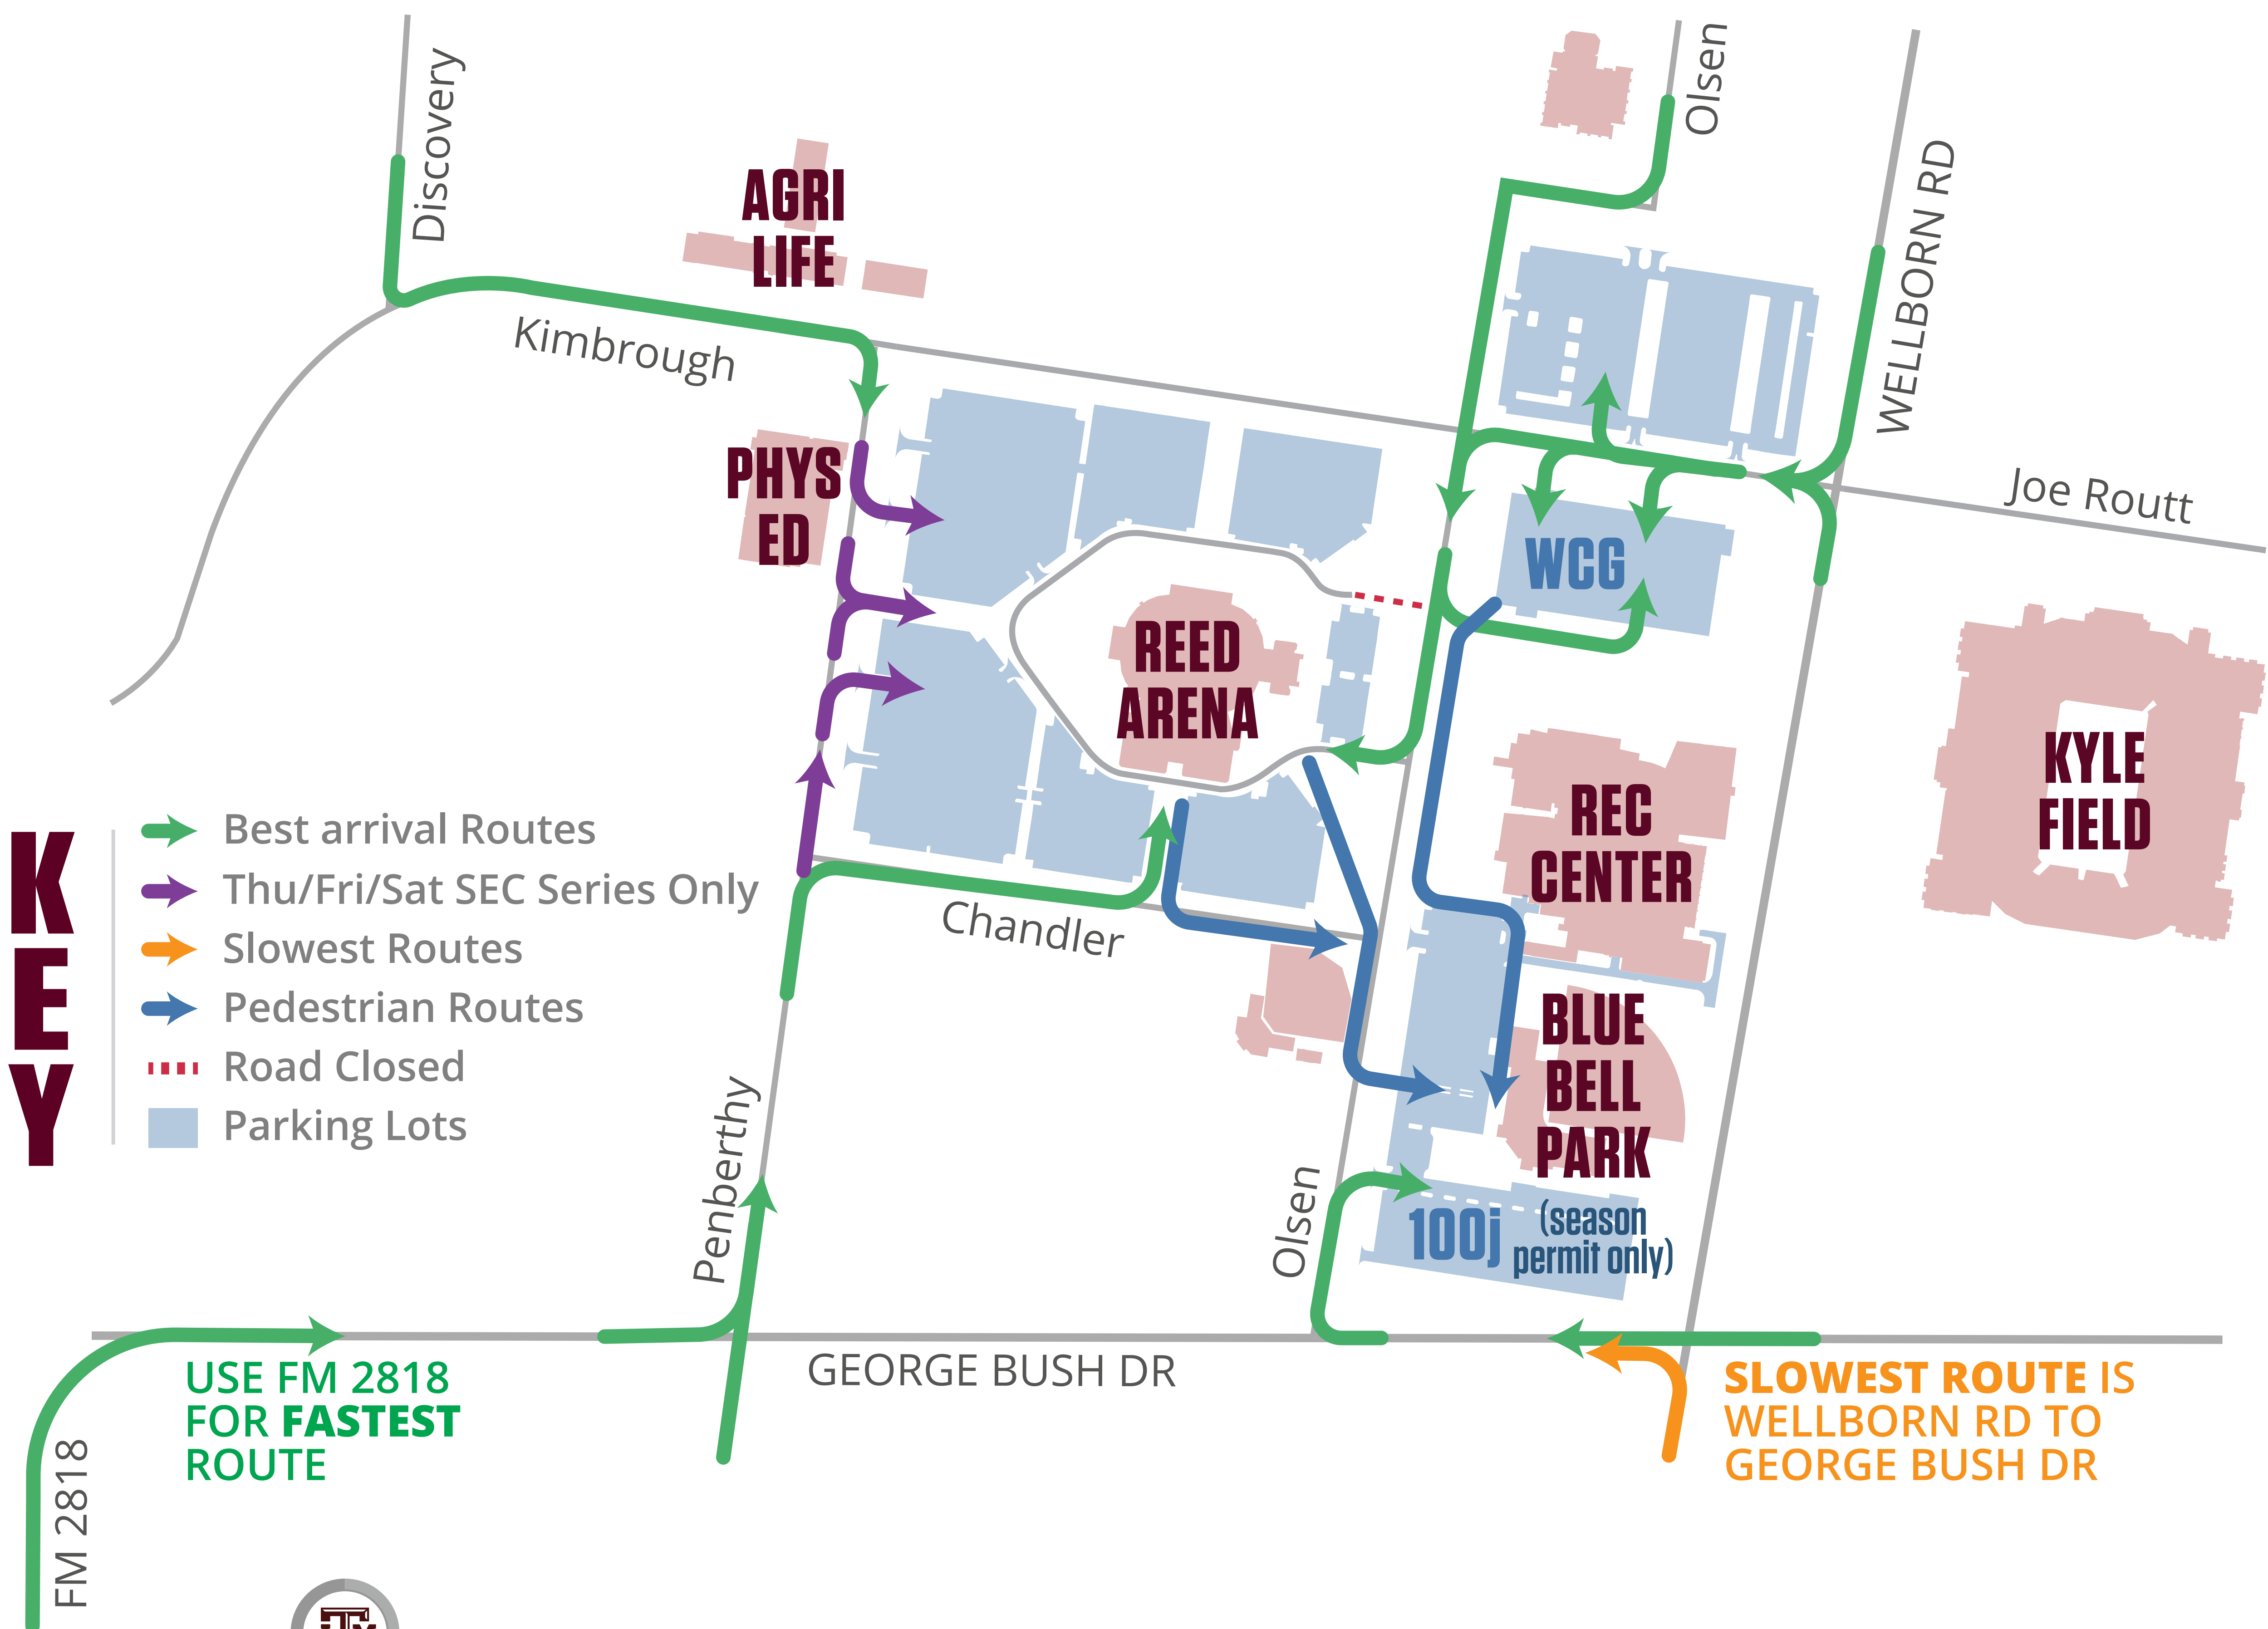

GETTING TO AGGIE BASEBALL GAMES

Use FM 2818 for quickest arrival, avoid Wellborn Rd.

DESTINATION
AGGIELAND

AGGIE ATHLETICS

visit 12thman.com for tickets and athletics info

FOLLOW US ON TWITTER

@GetToAggieGame for gameday traffic updates

WHERE'S MY BUS?

visit m.tamu.edu for real-time bus locations